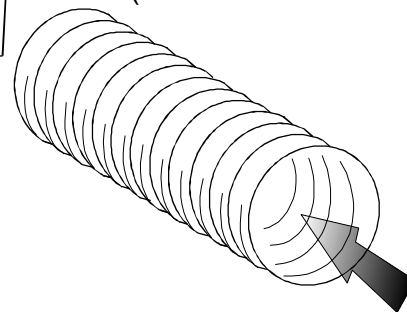

ROUND FLEX-DUCT (SOLD SEPARATELY)