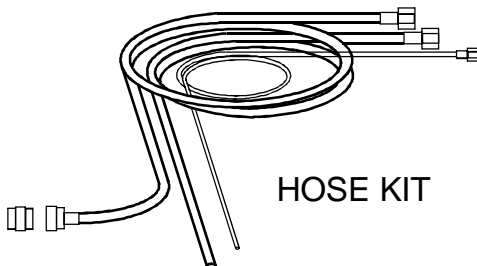

### EVAPORATOR RETURN AIR PLENUM

DEP-10	(10-INCH)	OWC12
2DEP-12	(12-INCH)	OWC18, 24
DEP-16	(16-INCH)	OWC36, 60

HK-3	(10 FT)	OWC36, 60
HK-4	(25 FT)	OWC36, 60
HK-6	(40 FT)	OWC36, 60

### DISCHARGE DUCT ADAPTER

DDA-6	(6-INCH)	OWC12
DDA-10	(10-INCH)	OWC18, 24
2DDA-16	(16-INCH)	OWC36
DDA-16	(16-INCH)	OWC60

NOZZLE KIT

DISCHARGE DUCT ADAPTER

ROUND FLEX-DUCT (SOLD SEPARATELY)

EVAPORATOR RETURN AIR PLENUM

ROUND FLEX-DUCT (SOLD SEPARATELY)

HOSE KIT

WATER COOLED

OCEANAIRE 6228 Oakton Street Morton Grove, IL 60053

P 847.583.0311 F 847.583.0312 E sales@oceanaire-inc.com W www.oceanaire-inc.com

OA-TS-OWC-030115